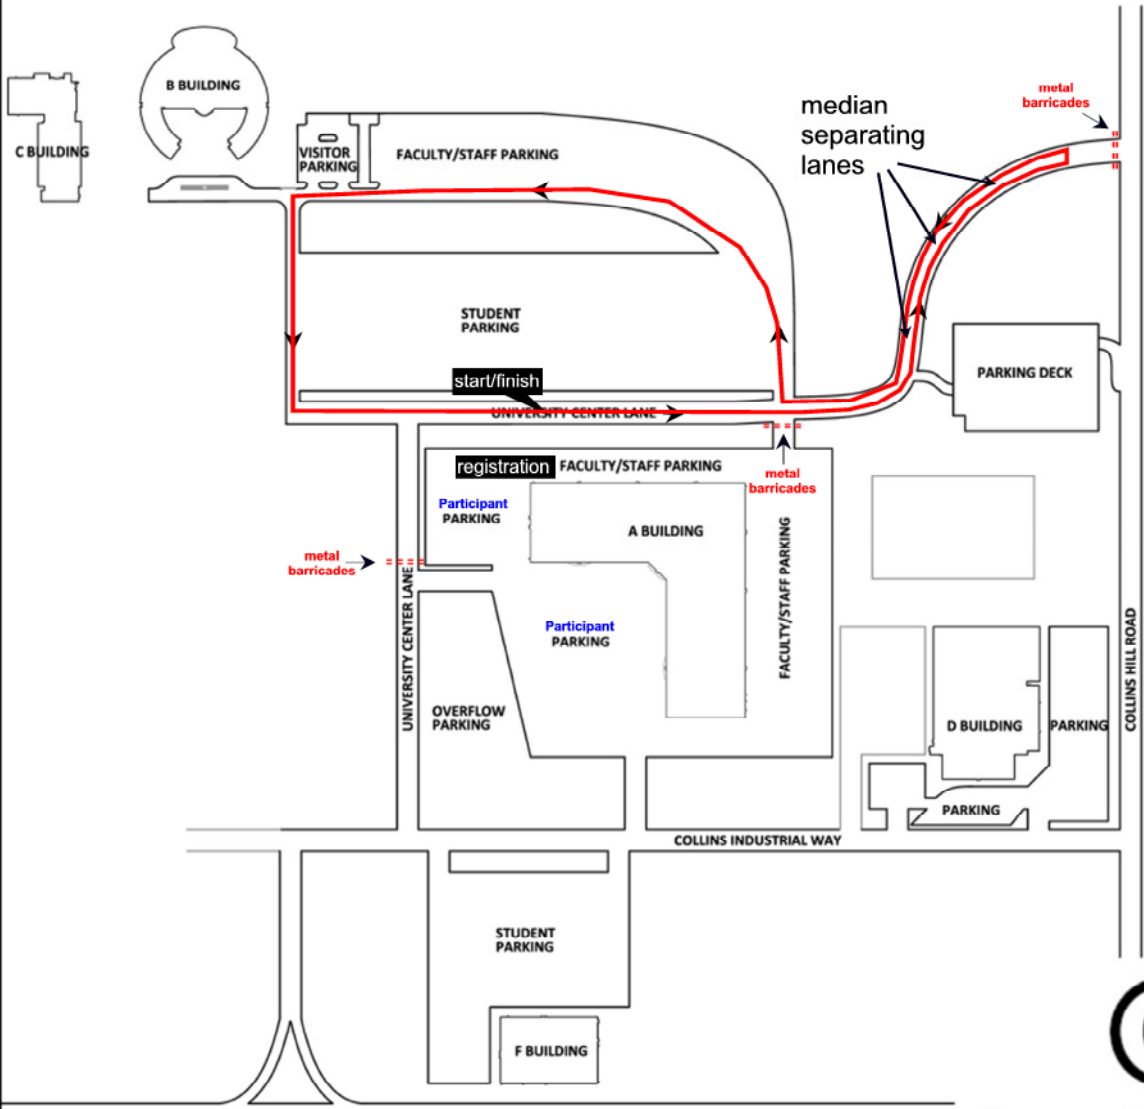

1000 University Center Lane  
Lawrenceville, GA 30043

Georgia Gwinnett  
COLLEGE

**4th Annual  
ALLGOOD**  
PEST SOLUTIONS\*

**Cycle for PARKINSONS**

American Parkinson Disease Association  
**June 27-28, 2009**

Cycle For Parkinsons  
Criterium at Georgia Gwinnett College  
.8 mile loop  
Sunday, June 28, 2009